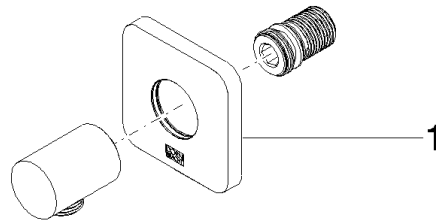

### Recommended miscellaneous

---

- Concealed wall elbow -** 35 085 970 90
- max. recess depth 163 mm
  - min. recess depth 90 mm

## DORNBRACHT YARRE Wall elbow - Soft Black

---

28 450 832

mm [inches]

### Certificates

---

WRAS\_2305028.

**DORNBACHT YARRE Wall elbow - Soft Black**

---

28 450 832

**Spare parts list**

No.	Item Number	Name	Quantity used	Delivery time
1	90 27 83 020 00-69	rosette	1	2