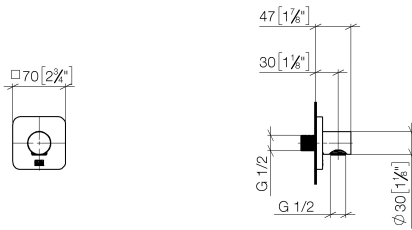

### Recommended miscellaneous

---

- Concealed wall elbow -** 35 085 970 90
- max. recess depth 163 mm
  - min. recess depth 90 mm

## DORNBRACHT YARRE Wall elbow - Soft Black

---

28 450 832

mm [inches]